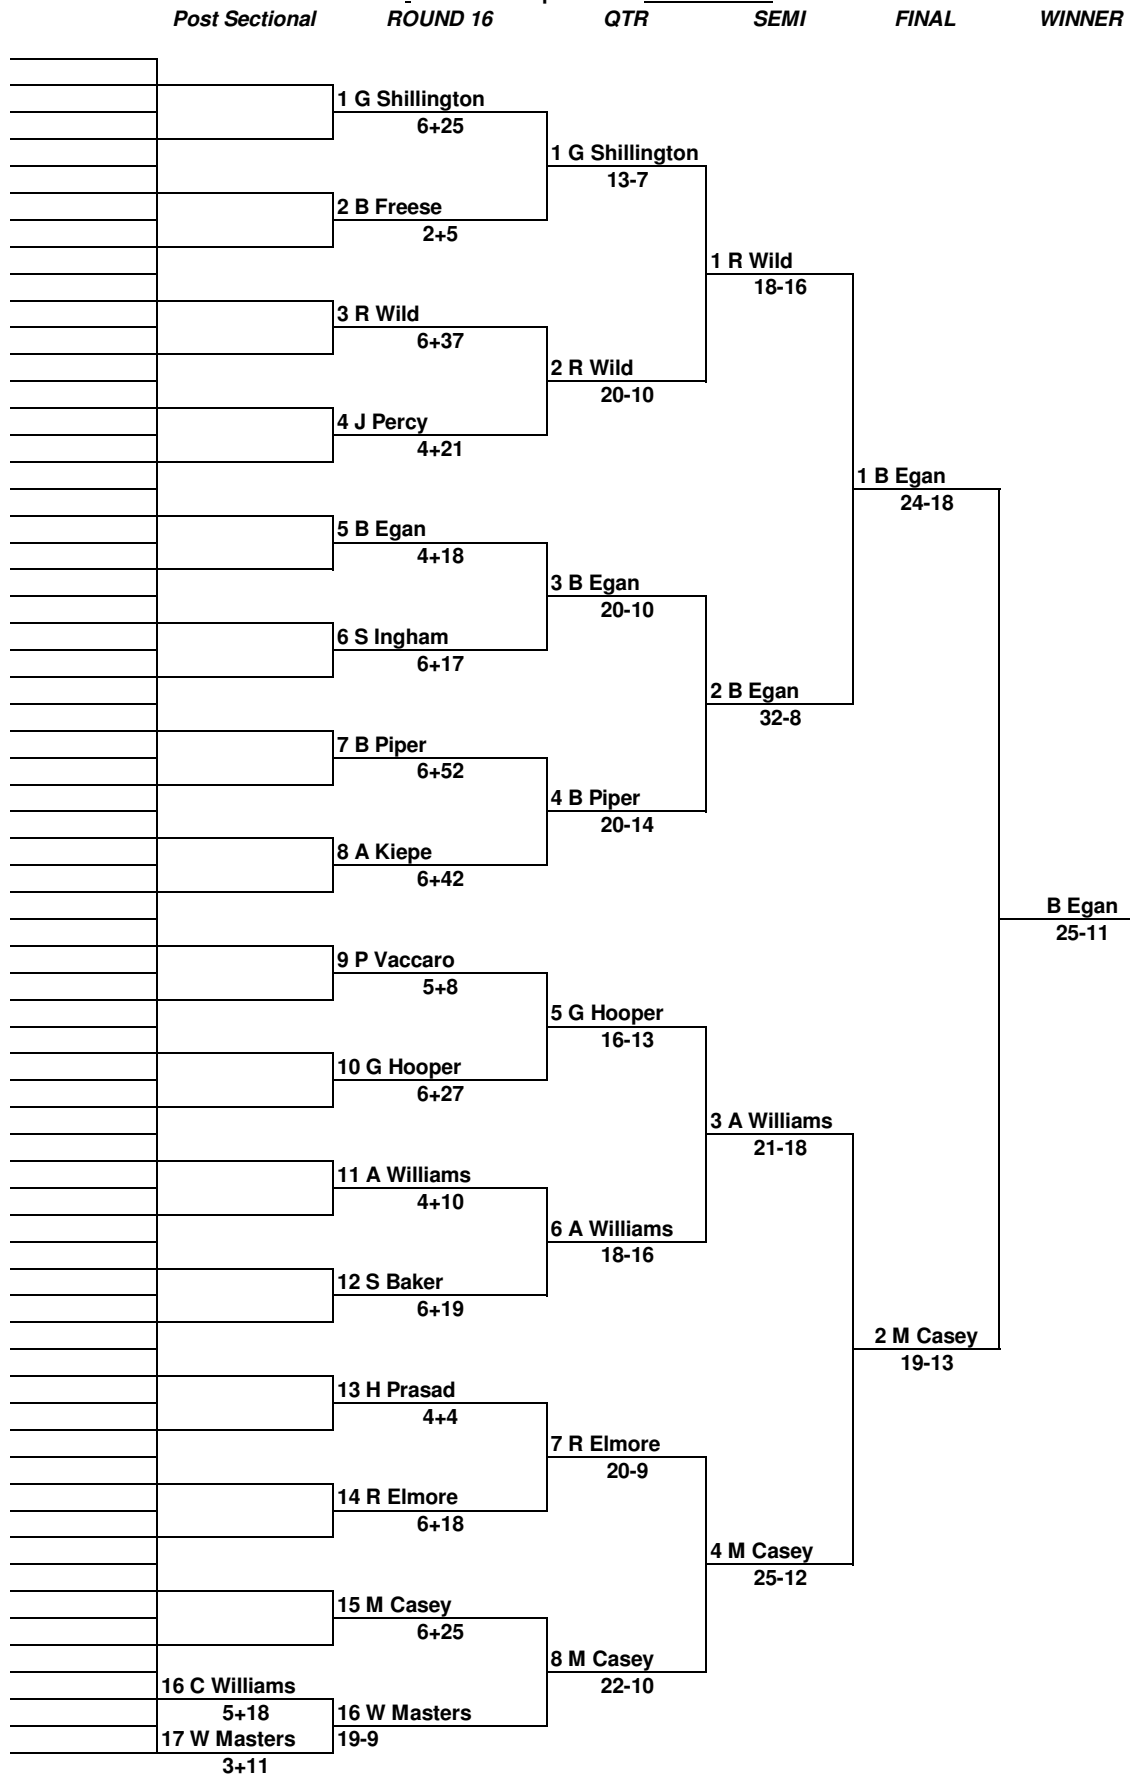

CHAMPIONSHIP DRAW - 2011
Open Men's Pairs Finals

Friday 20 May at Enoggera Semi-Final & Final 21 ends 3 Hrs 45 Min