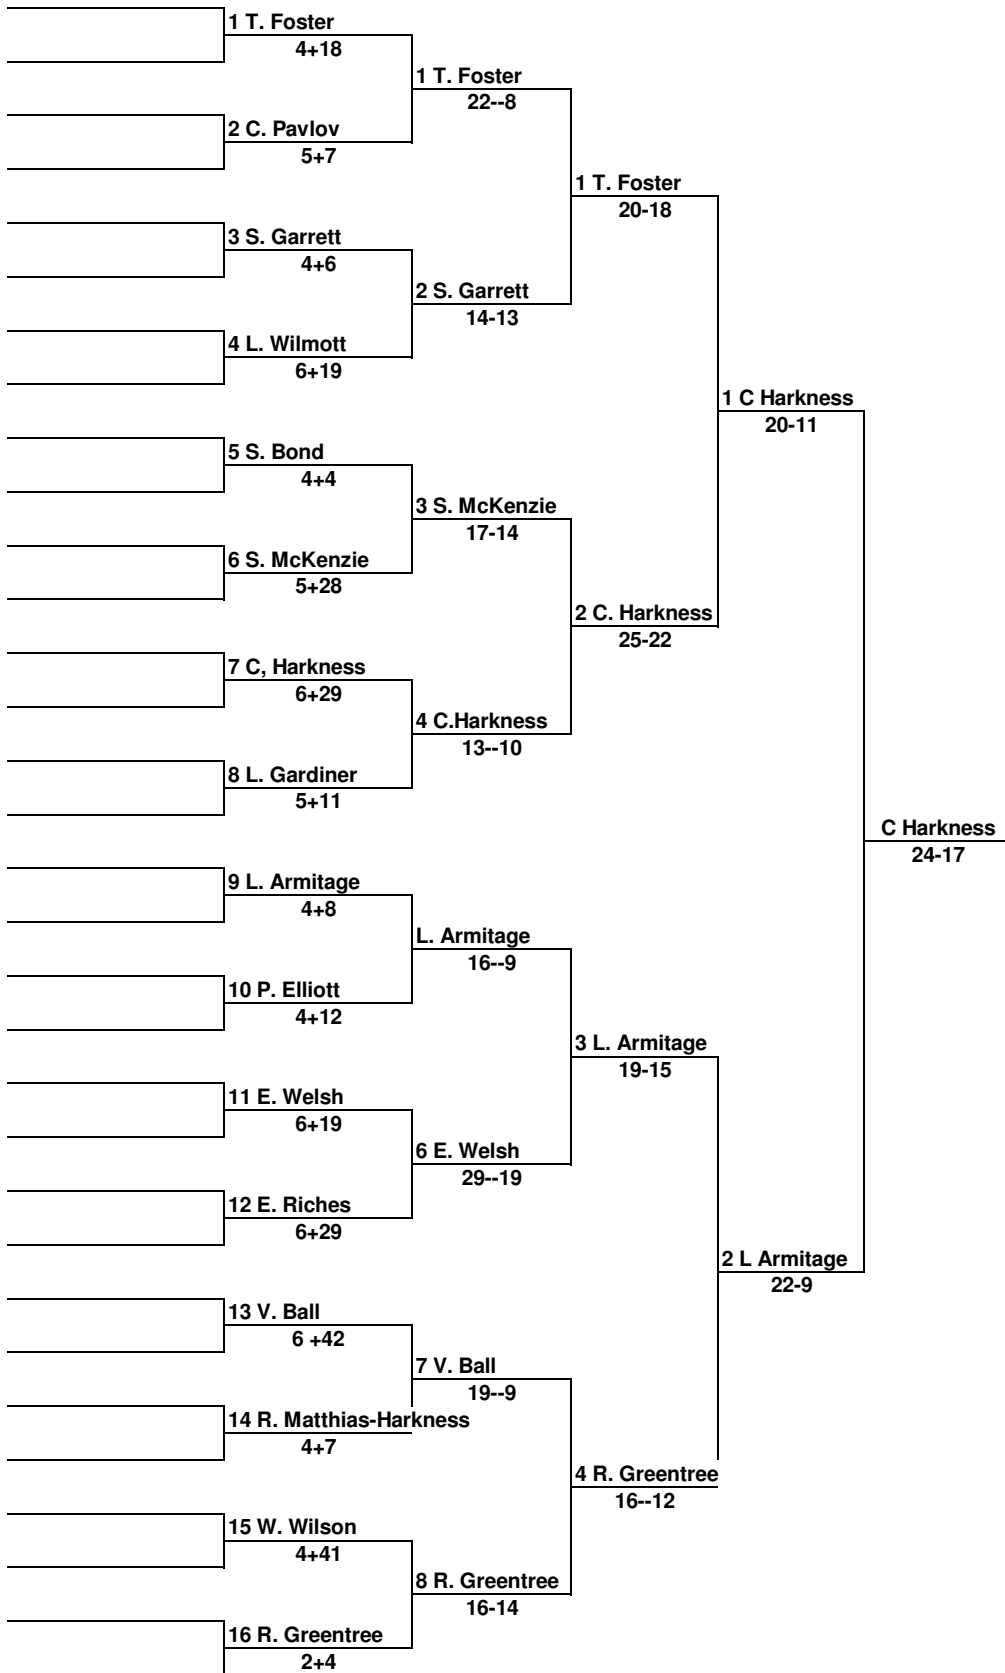

CHAMPIONSHIP DRAW - 2011

Ladies Pairs Finals

ROUND 16

QTR

SEMI

FINAL

WINNER

Friday 20 May 2011 Enoggera Semi-Final & Final
21 Ends 3hrs 45 min