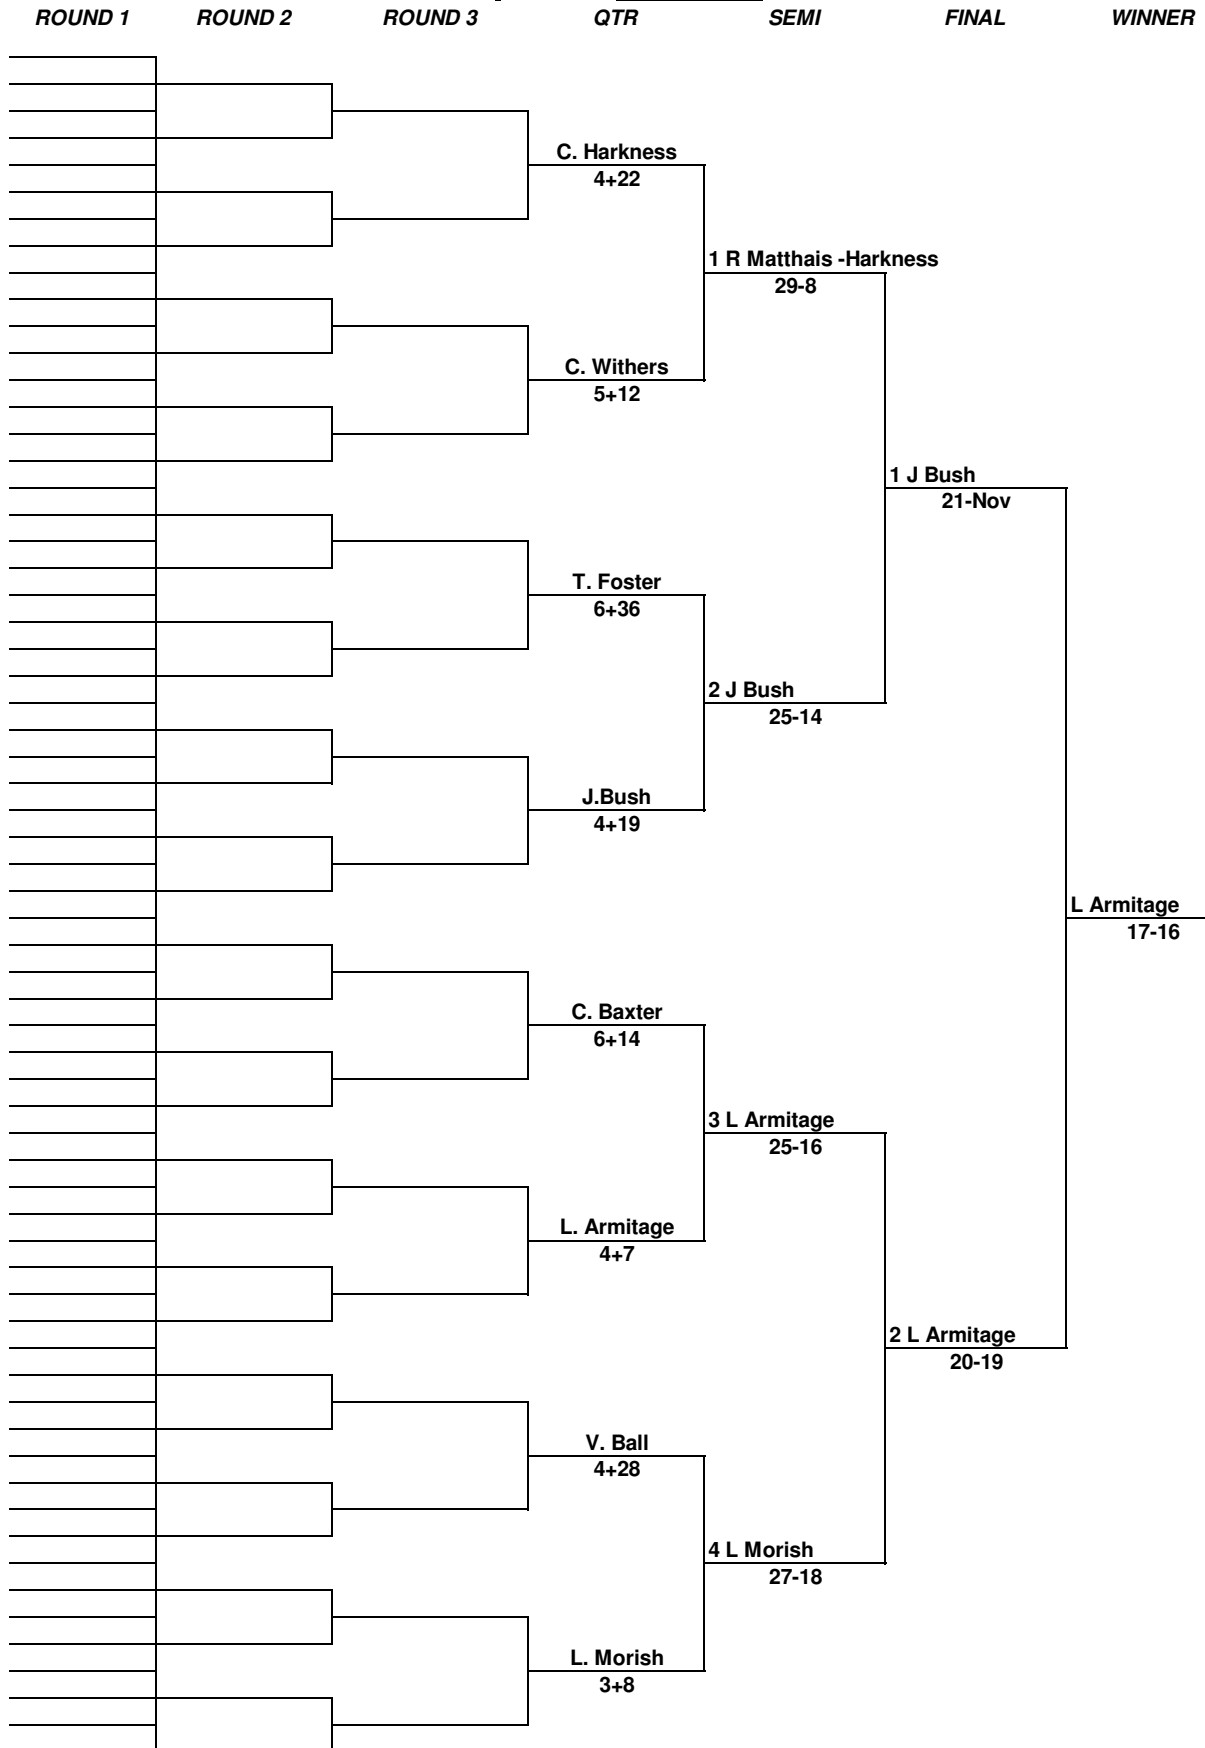

CHAMPIONSHIP DRAW - 2011 Finals

Ladies' Fours

Section Winners to Chermiside 13 May 11

1 Game 21 ends 3 hrs 30 Min

Winners to Deception Bay Saturday 14 may

Semi Final and Finals

21 ends 3 hrs 45 min